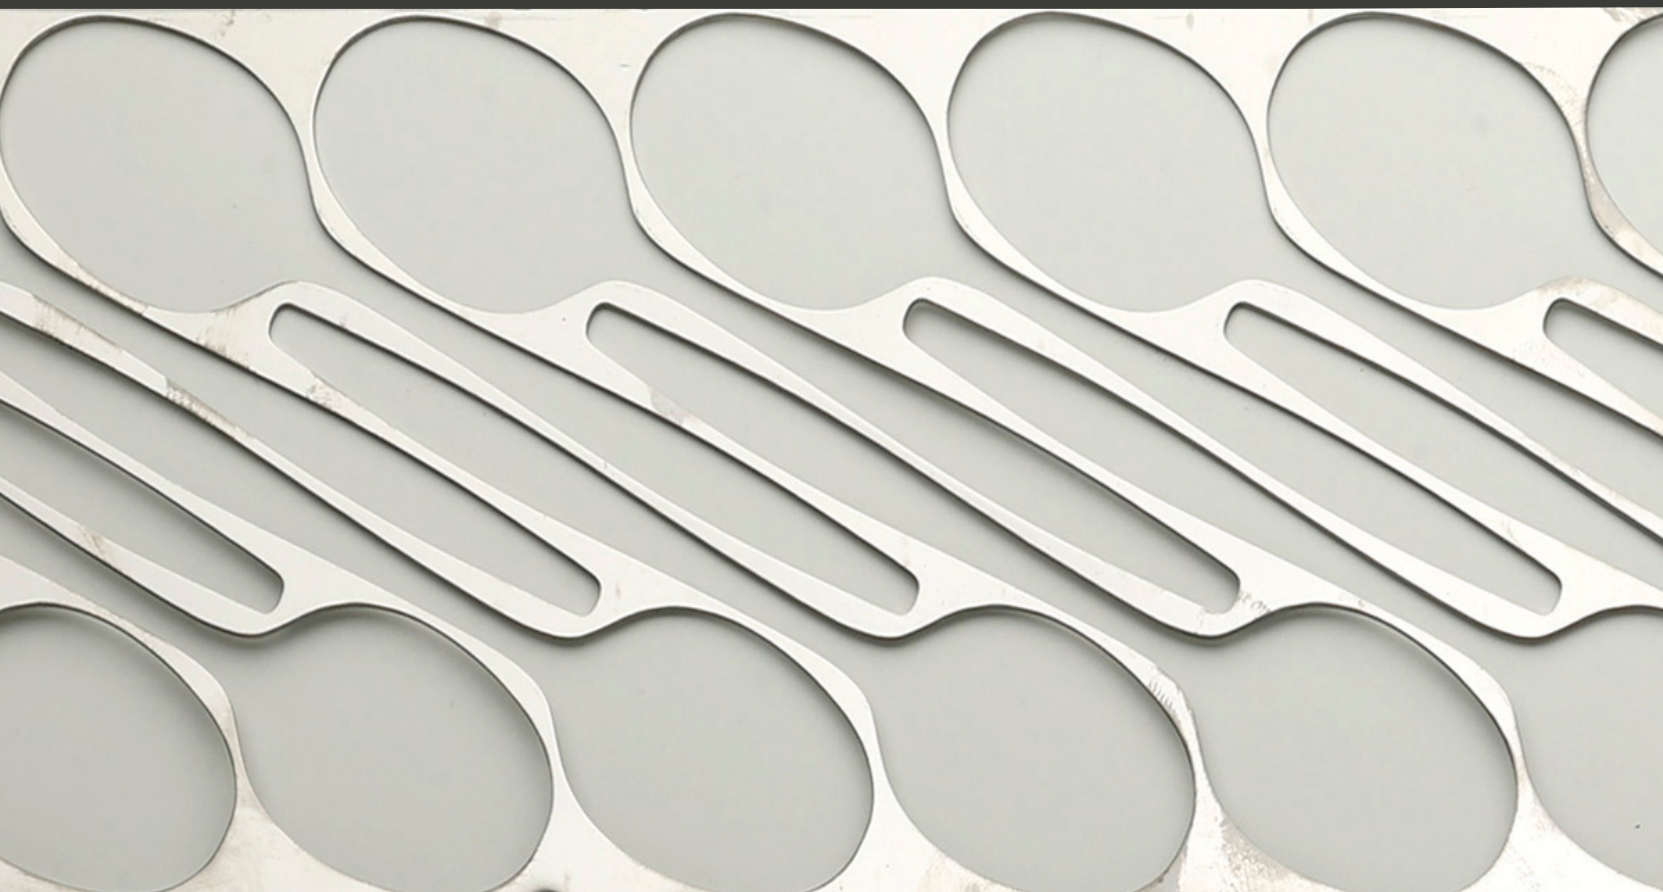

utilnox

Polígono industrial A GRANXA, local 18 A, PLANTA 2ª

36475 Porriño (Pontevedra) - España

Telf. +34 886 60 20 10

utilnox@utilnox.es